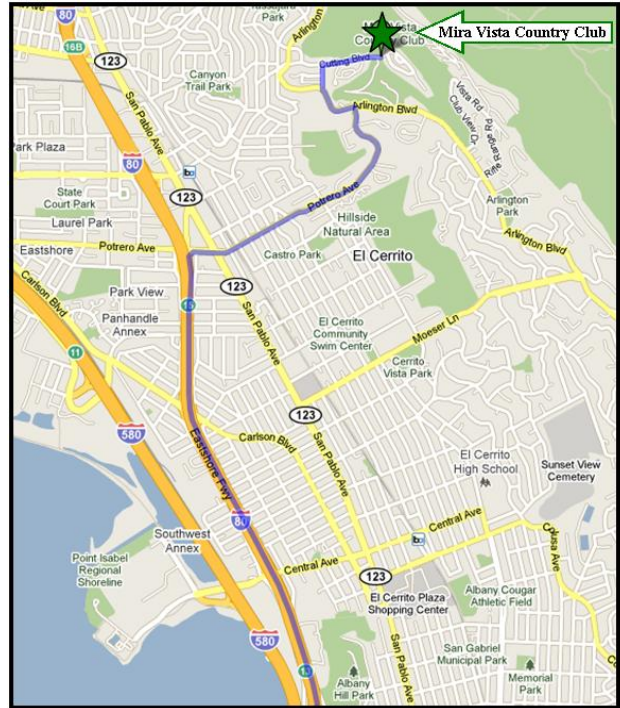

DIRECTIONS:

Berkeley Golf & Country Club

7901 Cutting Blvd
El Cerrito, CA 94530
(510) 233-7550

From Oakland/Berkeley on Interstate 80

Take Potrero Avenue Exit
At bottom of ramp continue straight on to Eastshore Blvd.
Cross San Pablo Avenue onto Hill Street
At dead end, turn left onto Elm Street
Follow yellow line uphill (turns into Cutting Blvd) to Spyglass Drive
Turn left into Club parking lot

From Sacramento on Interstate 80

Take San Pablo/Barrett Avenue Exit
Turn left onto Barrett Avenue
Cross over San Pablo Avenue
Turn right onto Arlington Blvd.
Turn left onto Cutting Blvd.
Turn left into Club parking lot

From Marin on Interstate 580

Take 580 Freeway towards
Oakland/San Francisco
Take Central Avenue Exit
At bottom of ramp, turn left and go
under freeway.
Turn left onto Interstate 80 onramp
towards Sacramento
Follow Interstate 80 and take Potrero
Avenue Exit
Cross San Pablo Avenue onto Hill Street
At dead end, turn left onto Elm Street
Follow yellow line uphill (Turns into
Cutting Blvd) to Spyglass Drive
Turn left into Club parking Lot