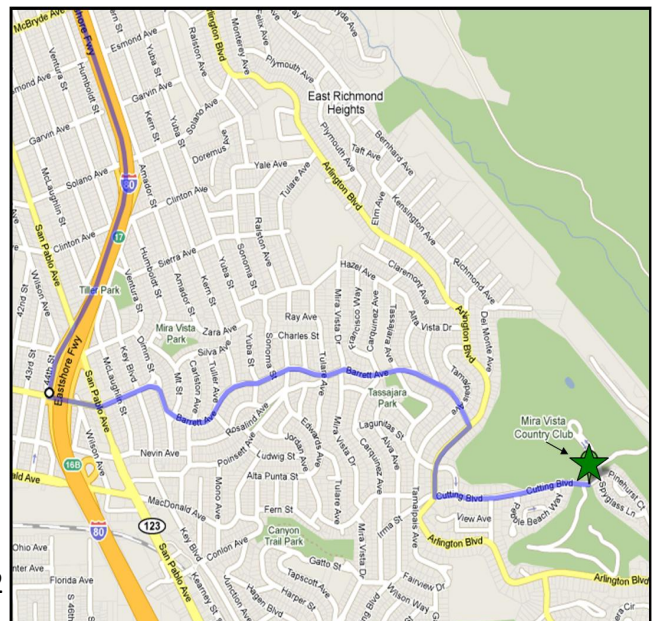

DIRECTIONS:

Berkeley Golf & Country Club

7901 Cutting Blvd
El Cerrito, CA 94530
(510) 233-7550

From Oakland/Berkeley on Interstate 80

Take Potrero Avenue Exit
At bottom of ramp continue straight on to Eastshore Blvd.
Cross San Pablo Avenue onto Hill Street
At dead end, turn left onto Elm Street
Follow yellow line uphill (turns into Cutting Blvd) to Spyglass Drive
Turn left into Club parking lot

From Sacramento on Interstate 80

Take San Pablo/Barrett Avenue Exit
Turn left onto Barrett Avenue
Cross over San Pablo Avenue
Turn right onto Arlington Blvd.
Turn left onto Cutting Blvd.
Turn left into Club parking lot

From Marin on Interstate 580

Take 580 Freeway towards
Oakland/San Francisco
Take Central Avenue Exit
At bottom of ramp, turn left and go
under freeway.
Turn left onto Interstate 80 onramp
towards Sacramento
Follow Interstate 80 and take Potrero
Avenue Exit
Cross San Pablo Avenue onto Hill Street
At dead end, turn left onto Elm Street
Follow yellow line uphill (Turns into
Cutting Blvd) to Spyglass Drive
Turn left into Club parking Lot